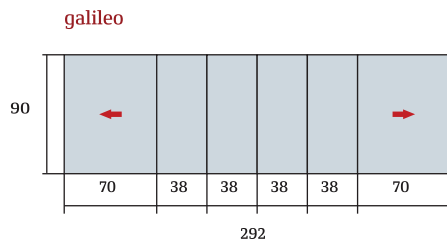

COLOR PLAN	LEGS	LEGS MODEL	SIZE	EXTENSIONS	SEATS
<p>Colors to be chosen from our sample book laminates and woods <i>(see price list)</i></p> <p>possibility of colors different from the sample book <i>(see price list)</i></p>	<p><b>COLORS</b> To be chosen from our sample book legs and bases <i>(see price list)</i></p>	 <p>Throat model <i>(standard)</i></p>	<p><b>galileo</b> 140 → (292) x 90</p>	<p><b>galileo</b> 4 X 38 parts included</p>	<p><b>galileo</b> 6 → 12</p>

All units of measurement are in cm