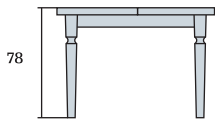

COLOR PLAN	LEGS	LEGS MODEL	SIZE	EXTENSIONS	SEATS
<p>Colors to be chosen from our sample book laminates and woods <i>(see price list)</i></p> <p>possibility of colors different from the sample book <i>(see price list)</i></p>	<p><b>COLORS</b> To be chosen from our sample book legs and bases <i>(see price list)</i></p>	 <p>Throat model <i>(standard)</i></p>	<p><b>galileo</b> 140 → (292) x 90</p>	<p><b>galileo</b> 4 X 38 parts included</p>	<p><b>galileo</b> 6 → 12</p>

All units of measurement are in cm