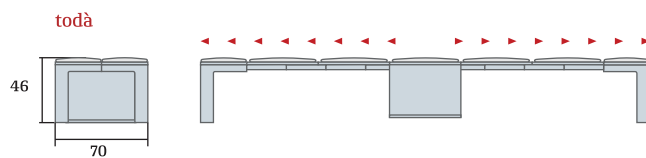

SEATS	FRAME	TABLE TOP	SIZE	EXTENSIONS	SEATS
<p>Cushioned seat of eco-leather with velcro interchangeable</p> <p>color to be chosen from our sample book eco-leather fabrics</p>	<p>color to be chosen from our sample book legs and bases</p> <p>possibility of colors different from the sample book with an extra charge (see price list)</p> <p>Base equipped with castors</p>	<p><b>OPTION</b></p> <p>80 X 50 65 X 50</p> <p>to turn todà in a comfortable table (see price list)</p> <p>Colors to be chosen from our sample book laminates and woods (see price list)</p>	<p><b>todà 50</b> 50 → (230) x 36</p> <p><b>todà 70</b> 70 → (340) x 36</p>	<p><b>todà 50</b> 5 X 36 parts included</p> <p><b>todà 70</b> 5 X 54 parts included</p>	<p><b>todà 50</b> 1 → 5</p> <p><b>todà 70</b> 1 → 8</p>

All units of measurement are in cm