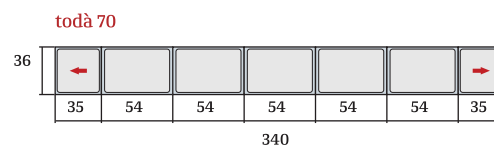

SEATS	FRAME	TABLE TOP	SIZE	EXTENSIONS	SEATS
<p>Cushioned seat of eco-leather with velcro interchangeable</p> <p>color to be chosen from our sample book eco-leather fabrics</p>	<p>color to be chosen from our sample book legs and bases</p> <p>possibility of colors different from the sample book with an extra charge (see price list)</p> <p>Base equipped with castors</p>	<p><b>OPTION</b></p> <p>80 X 50 65 X 50</p> <p>to turn todà in a comfortable table (see price list)</p> <p>Colors to be chosen from our sample book laminates and woods (see price list)</p>	<p><b>todà 50</b> 50 → (230) x 36</p> <p><b>todà 70</b> 70 → (340) x 36</p>	<p><b>todà 50</b> 5 X 36 parts included</p> <p><b>todà 70</b> 5 X 54 parts included</p>	<p><b>todà 50</b> 1 → 5</p> <p><b>todà 70</b> 1 → 8</p>

All units of measurement are in cm