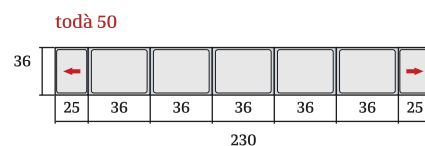

SEATS	FRAME	TABLE TOP	SIZE	EXTENSIONS	SEATS
<p>Cushioned seat of eco-leather with velcro interchangeable</p> <p>color to be chosen from our sample book eco-leather fabrics</p>	<p>color to be chosen from our sample book legs and bases</p> <p>possibility of colors different from the sample book with an extra charge (see price list)</p> <p>Base equipped with castors</p>	<p><b>OPTION</b></p> <p>80 X 50 65 X 50</p> <p>to turn todà in a comfortable table (see price list)</p> <p>Colors to be chosen from our sample book laminates and woods (see price list)</p>	<p><b>todà 50</b> 50 → (230) x 36</p> <p><b>todà 70</b> 70 → (340) x 36</p>	<p><b>todà 50</b> 5 X 36 parts included</p> <p><b>todà 70</b> 5 X 54 parts included</p>	<p><b>todà 50</b> 1 → 5</p> <p><b>todà 70</b> 1 → 8</p>

All units of measurement are in cm