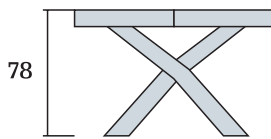

SAX

sax 130 • sax 160

Sax is the table with modern and refined design having a very strong stainless steel base.

In the picture sax 160, 1113 oak wood top and 702 light grey base

SAX

In the picture sax 160 open 316 x 90 cm

SIX

TOP COLOR	LEGS	BASE	SIZE	EXTENSIONS	SIZE
<p>Colors to be chosen from our sample book laminates and woods <i>(see price list)</i></p> <p>possibility of colors different from the sample book <i>(see price list)</i></p> <p>Possibility of retro colored glass countertop <i>(see price list)</i></p>	stainless steel painted crossed base	<p>COLORS To be chosen from our sample book legs and bases</p> <p>possibility of colors different from the sample book <i>(see price list)</i></p>	<p>sax 130 130 → (286) x 90</p> <p>sax 160 160 → (316) x 90</p>	<p>sax 130 3 X 52 parts included</p> <p>sax 160 3 X 52 parts included</p>	<p>sax 130 6 → 12</p> <p>sax 160 6 → 14</p>

All units of measurement are in cm