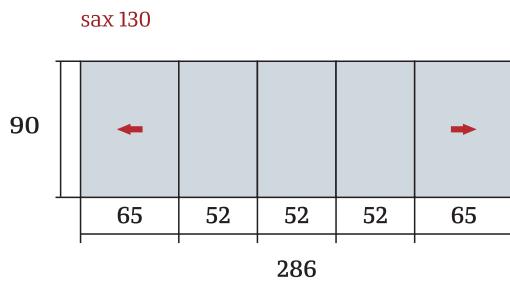

SAX

sax 130 • sax 160

Sax is the table with modern and refined design having a very strong stainless steel base.

In the picture sax 160, 1113 oak wood top and 702 light grey base

SAX

In the picture sax 160 open 316 x 90 cm

SIX

TOP COLOR	LEGS	BASE	SIZE	EXTENSIONS	SIZE
<p>Colors to be chosen from our sample book laminates and woods <i>(see price list)</i></p> <p>possibility of colors different from the sample book <i>(see price list)</i></p> <p>Possibility of retro colored glass countertop <i>(see price list)</i></p>	stainless steel painted crossed base	<p>COLORS To be chosen from our sample book legs and bases</p> <p>possibility of colors different from the sample book <i>(see price list)</i></p>	<p>sax 130 130 → (286) x 90</p> <p>sax 160 160 → (316) x 90</p>	<p>sax 130 3 X 52 parts included</p> <p>sax 160 3 X 52 parts included</p>	<p>sax 130 6 → 12</p> <p>sax 160 6 → 14</p>

All units of measurement are in cm