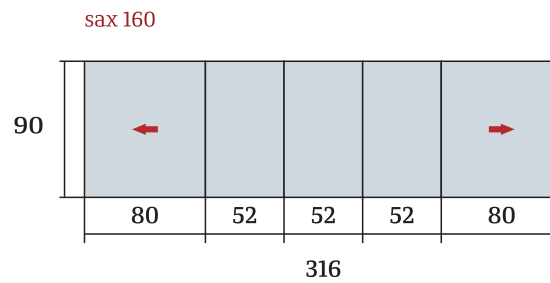

SAX

sax 130 • sax 160

Sax is the table with modern and refined design having a very strong stainless steel base.

In the picture sax 160, 1113 oak wood top and 702 light grey base

SAX

In the picture sax 160 open 316 x 90 cm

SIX

TOP COLOR	LEGS	BASE	SIZE	EXTENSIONS	SIZE
<p>Colors to be chosen from our sample book laminates and woods <i>(see price list)</i></p> <p>possibility of colors different from the sample book <i>(see price list)</i></p> <p>Possibility of retro colored glass countertop <i>(see price list)</i></p>	stainless steel painted crossed base	<p>COLORS To be chosen from our sample book legs and bases</p> <p>possibility of colors different from the sample book <i>(see price list)</i></p>	<p>sax 130 130 → (286) x 90</p> <p>sax 160 160 → (316) x 90</p>	<p>sax 130 3 X 52 parts included</p> <p>sax 160 3 X 52 parts included</p>	<p>sax 130 6 → 12</p> <p>sax 160 6 → 14</p>

All units of measurement are in cm