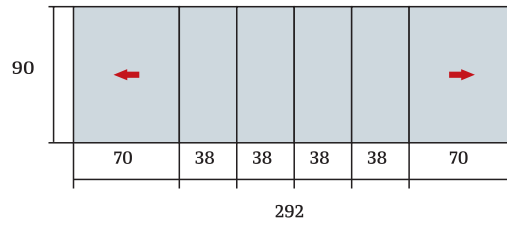

galileo

Galileo is a classical table, with soft and smooth lines recalling once simplicity.

*In the picture galileo 140
3131 light oak wood laminated top
410 waxed white legs and frame*

galileo

In the picture Galileo 140 open 292 x 90 cm

galileo

COLOR PLAN	LEGS	LEGS MODEL	SIZE	EXTENSIONS	SEATS
<p>Colors to be chosen from our sample book laminates and woods <i>(see price list)</i></p> <p>possibility of colors different from the sample book <i>(see price list)</i></p>	<p>COLORS To be chosen from our sample book legs and bases <i>(see price list)</i></p>	 <p>Throat model <i>(standard)</i></p>	<p>galileo 140 → (292) x 90</p>	<p>galileo 4 X 38 parts included</p>	<p>galileo 6 → 12</p>

galileo

All units of measurement are in cm