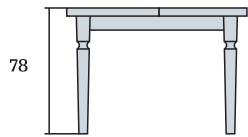

galileo

Galileo is a classical table, with soft and smooth lines recalling once simplicity.

*In the picture galileo 140
3131 light oak wood laminated top
410 waxed white legs and frame*

galileo

In the picture Galileo 140 open 292 x 90 cm

galileo

COLOR PLAN	LEGS	LEGS MODEL	SIZE	EXTENSIONS	SEATS
<p>Colors to be chosen from our sample book laminates and woods <i>(see price list)</i></p> <p>possibility of colors different from the sample book <i>(see price list)</i></p>	<p>COLORS To be chosen from our sample book legs and bases <i>(see price list)</i></p>	 <p>Throat model <i>(standard)</i></p>	<p>galileo 140 → (292) x 90</p>	<p>galileo 4 X 38 parts included</p>	<p>galileo 6 → 12</p>

galileo

All units of measurement are in cm