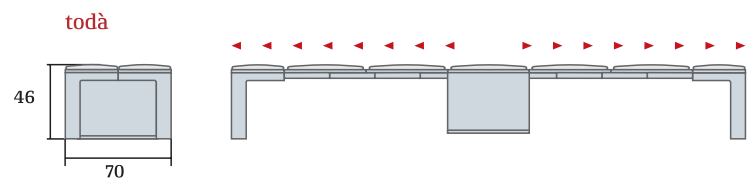

todà

In the picture todà 70 open 340 cm

todà

SEATS	FRAME	TABLE TOP	SIZE	EXTENSIONS	SEATS
<p>Cushioned seat of eco-leather with velcro interchangeable</p> <p>color to be chosen from our sample book eco-leather fabrics</p>	<p>color to be chosen from our sample book legs and bases</p> <p>possibility of colors different from the sample book with an extra charge <i>(see price list)</i></p> <p>Base equipped with castors</p>	<p>OPTION</p> <p>80 X 50 65 X 50</p> <p>to turn todà in a comfortable table <i>(see price list)</i></p> <p>Colors to be chosen from our sample book laminates and woods <i>(see price list)</i></p>	<p>todà 50 50 → (230) x 36</p> <p>todà 70 70 → (340) x 36</p>	<p>todà 50 5 X 36 parts included</p> <p>todà 70 5 X 54 parts included</p>	<p>todà 50 1 → 5</p> <p>todà 70 1 → 8</p>

All units of measurement are in cm