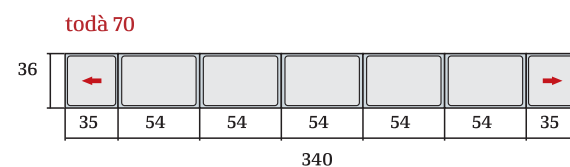

todà

In the picture todà 70 open 340 cm

todà

SEATS	FRAME	TABLE TOP	SIZE	EXTENSIONS	SEATS
<p>Cushioned seat of eco-leather with velcro interchangeable</p> <p>color to be chosen from our sample book eco-leather fabrics</p>	<p>color to be chosen from our sample book legs and bases</p> <p>possibility of colors different from the sample book with an extra charge <i>(see price list)</i></p> <p>Base equipped with castors</p>	<p>OPTION</p> <p>80 X 50 65 X 50</p> <p>to turn todà in a comfortable table <i>(see price list)</i></p> <p>Colors to be chosen from our sample book laminates and woods <i>(see price list)</i></p>	<p>todà 50 50 → (230) x 36</p> <p>todà 70 70 → (340) x 36</p>	<p>todà 50 5 X 36 parts included</p> <p>todà 70 5 X 54 parts included</p>	<p>todà 50 1 → 5</p> <p>todà 70 1 → 8</p>

All units of measurement are in cm