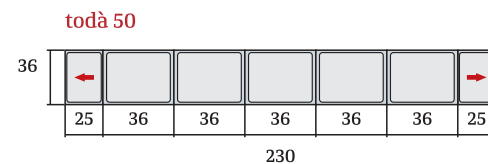

todà

In the picture todà 70 open 340 cm

todà

SEATS	FRAME	TABLE TOP	SIZE	EXTENSIONS	SEATS
<p>Cushioned seat of eco-leather with velcro interchangeable</p> <p>color to be chosen from our sample book eco-leather fabrics</p>	<p>color to be chosen from our sample book legs and bases</p> <p>possibility of colors different from the sample book with an extra charge <i>(see price list)</i></p> <p>Base equipped with castors</p>	<p>OPTION</p> <p>80 X 50 65 X 50</p> <p>to turn todà in a comfortable table <i>(see price list)</i></p> <p>Colors to be chosen from our sample book laminates and woods <i>(see price list)</i></p>	<p>todà 50 50 → (230) x 36</p> <p>todà 70 70 → (340) x 36</p>	<p>todà 50 5 X 36 parts included</p> <p>todà 70 5 X 54 parts included</p>	<p>todà 50 1 → 5</p> <p>todà 70 1 → 8</p>

All units of measurement are in cm