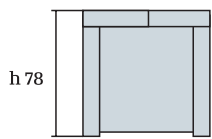

unika

In the picture unika 100 open 335 x 100 cm

unika

COLOR	LEGS	BASAMENT	SIZE	EXTENSION	SEATS
<p>Colors to be chosen from our sample book laminates and woods <i>(see price list)</i></p> <p>possibility of colors different from the sample book <i>(see price list)</i></p> <p>Possibility of retro colored glass countertop <i>(see price list)</i></p>	<p>central furniture with square legs</p> <p>COLORS To be chosen from our sample book legs and bases <i>(see price list)</i></p> 	<p>castors below the furniture</p>	<p>unika 90 35 → (263) x 90</p> <p>unika 100 50 → (335) x 100</p>	<p>unika 90 4 X 57 whole placed inside the piece of furniture</p> <p>unika 100 5 X 57 whole placed inside the piece of furniture</p>	<p>unika 90 1 → 12</p> <p>unika 100 1 → 14</p>

unika 90

unika 100

All units of measurement are in cm

unika