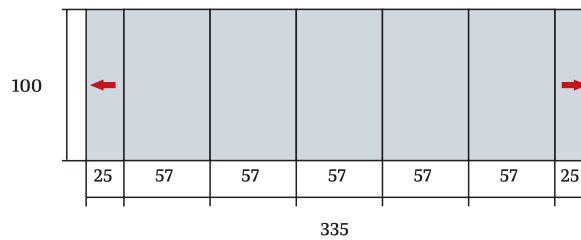

unika 100

All units of measurement are in cm