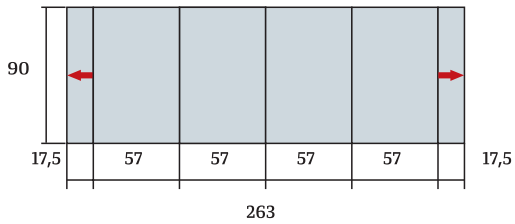

unika

In the picture unika 100 open 335 x 100 cm

unika

COLOR	LEGS	BASAMENT	SIZE	EXTENSION	SEATS
<p>Colors to be chosen from our sample book laminates and woods <i>(see price list)</i></p> <p>possibility of colors different from the sample book <i>(see price list)</i></p> <p>Possibility of retro colored glass countertop <i>(see price list)</i></p>	<p>central furniture with square legs</p> <p>COLORS To be chosen from our sample book legs and bases <i>(see price list)</i></p> 	<p>castors below the furniture</p>	<p>unika 90 35 → (263) x 90</p> <p>unika 100 50 → (335) x 100</p>	<p>unika 90 4 X 57 whole placed inside the piece of furniture</p> <p>unika 100 5 X 57 whole placed inside the piece of furniture</p>	<p>unika 90 1 → 12</p> <p>unika 100 1 → 14</p>

unika 90

unika 100

All units of measurement are in cm

unika